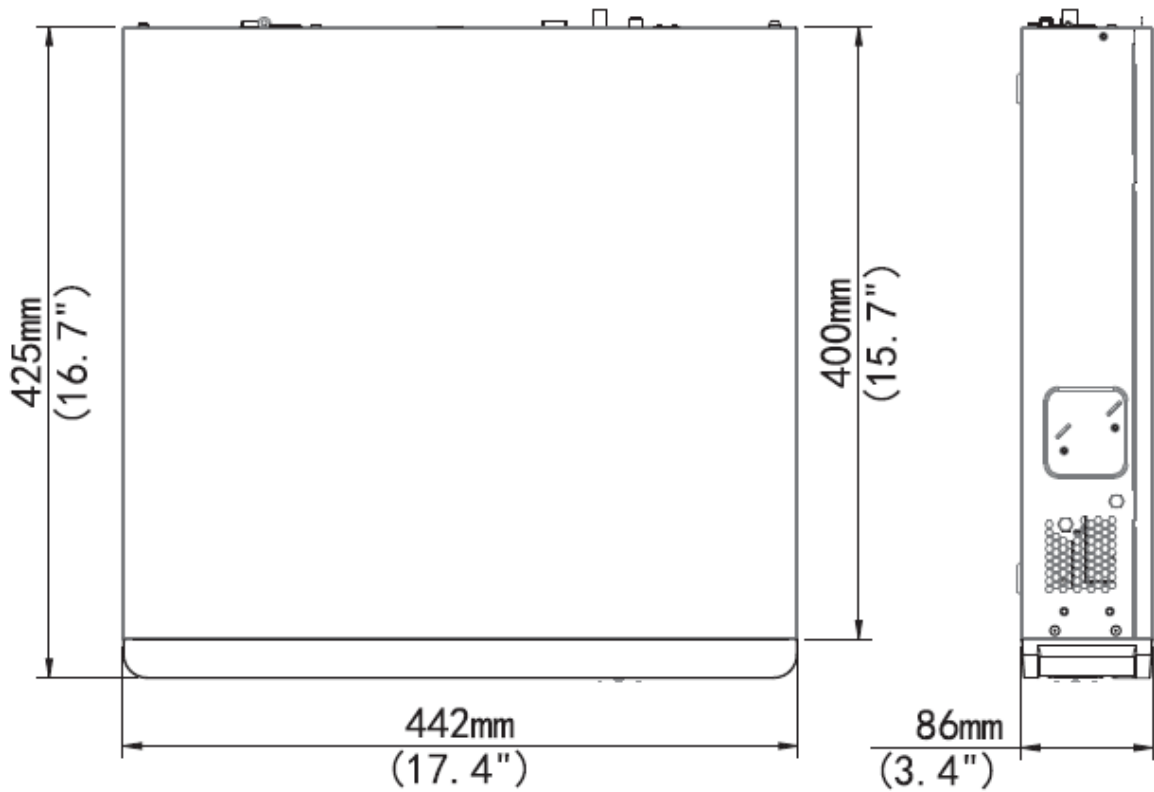

Network Video Recorder

BE-98xx-N4 Series

Key Features

- 16/32/64-channel input
- Third-party IP cameras supported with ONVIF conformance
- Support 2-ch HDMI, 1-ch VGA, 1-ch CVBS, HDMI2 at up to 4K(3840x2160) resolution
- Up to 12 Megapixels resolution recording
- Support H.265/H.264 video formats
- Accurate retrieval, instant playback
- 8 SATA HDDs, Up to 8TB for each HDD
- Support various VCA detection alarm and VCA search
- Support N+1 Hot space
- Support for 12V Power output
- Support for P2P, UPnP, NTP, DHCP, PPPoE
- Support for mobile client access

Dimensions

Rear Panel