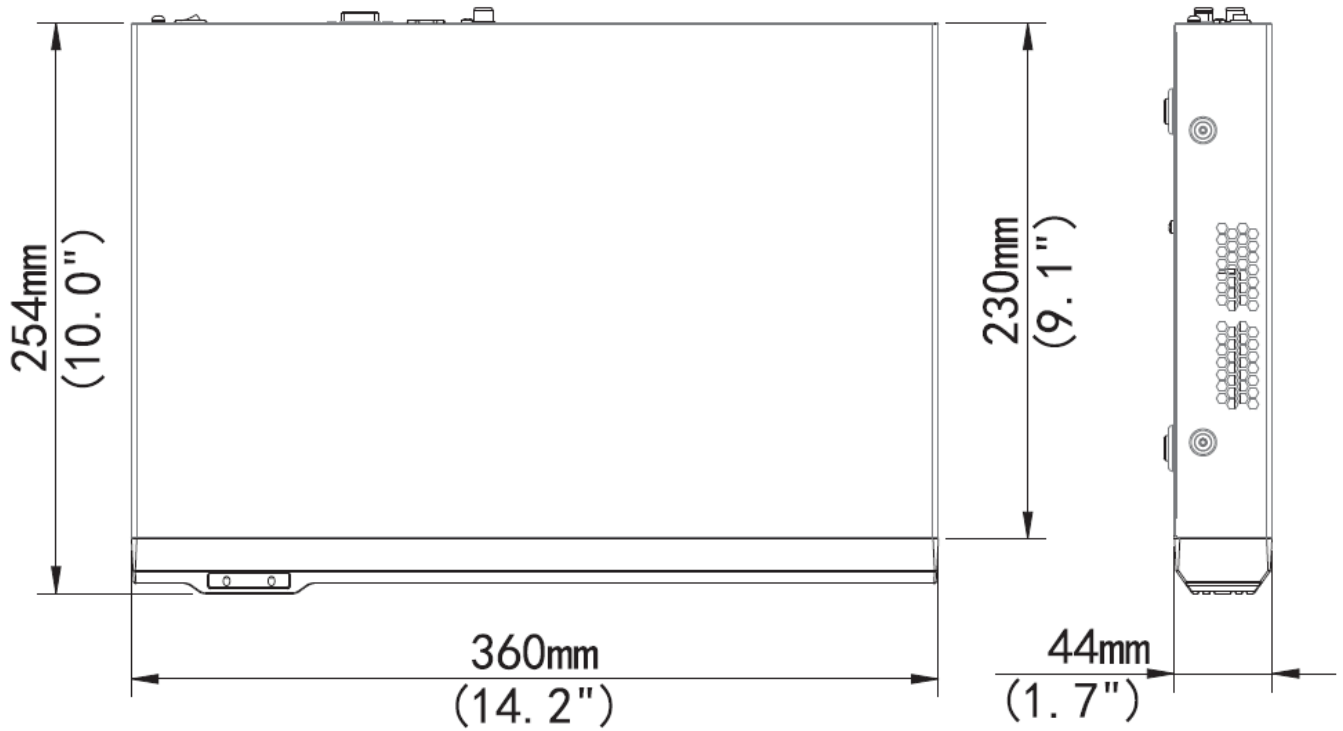

2 SATA HDD up to 12 TB

Support for P2P, UPnP, NTP, DHCP, PPPoE

Support for mobile client access

Specifications

	BE-9208 NU	BE-9216 NU	BE-9232 NU
Video and Audio			
IP Video Input	8-ch	16-ch	32-ch
Two-way audio Input	1-ch, RCA		
Network			
Incoming bandwidth	80Mbps	160Mbps	200Mbps
Outgoing bandwidth	96Mbps		
Remote connection	128		
Video/Audio Output			
HDMI/VGA Output	HDMI/VGA: 1920x1080p /60Hz, 1920x1080p /50Hz, 1600x1200 /60Hz, 1280x1024 /60Hz, 1280x720 /60Hz, 1024x768 /60Hz		
Recording Resolution	4MP/3MP/1080p/960p/720p/D1/2CIF/CIF		
Audio Output	1-ch, RCA		
Synchronous Playback	8-ch	16-ch	
Decoding			
Compression	H.264		
Live view/Playback	4MP/3MP/1080p/960p/720p/D1/2CIF/CIF		
Capability	2 x 4MP@20, 4 x 1080p@30, 8 x 720p@25	4x 4MP@20, 6 x 1080p@25, 16 x 720p@25, 32 x D1	
Hard Disk			
SATA	2 SATA interfaces		
Capacity	up to 6TB for each disk		
External Interface			
Network Interface	1 RJ-45 10M/100M/1000M self-adaptive Ethernet Interface		
USB Interface	Rear panel: 1 x USB2.0, 1 x USB3.0		
General			
Power Supply	12V DC		
Consumption (without HDD)	≤ 8 W		
Working Temperature	-10°C ~ + 55°C (+14°F ~ +131°F)		
Working Humidity	10% ~ 90%		
Dimensions	44 × 360 × 254mm (1.7" × 14.2" × 10.0")		
Weight (without HDD)	≤ 1.42 Kg (3.13 lb)		

Dimensions

Rear Panel